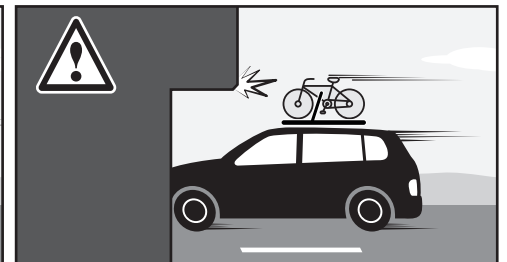

Warning: Min $\varnothing 28$ mm/1.1" Max $\varnothing 80$ mm/3.1" Max 80x100 mm/3.1"x 4"

Min 22" Max 29"

Min 20mm/0.8" Max 45mm/3"

Max 1000mm/39.4"

Huggy		X	2,7 kg/4,4lb	15 kg/33lb
Huggy Lock				
Raptor				