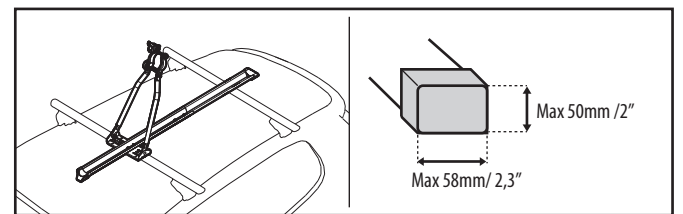

Warning: Min $\varnothing 28$ mm/1.1" Max $\varnothing 80$ mm/3.1" Max 80x100 mm/3.1"x 4"

Min 22" Max 29"

Min 20mm/0.8" Max 45mm/3"

Max 1000mm/39.4"

Huggy		X	2,7 kg/4,4lb	15 kg/33lb
Huggy Lock				
Raptor				