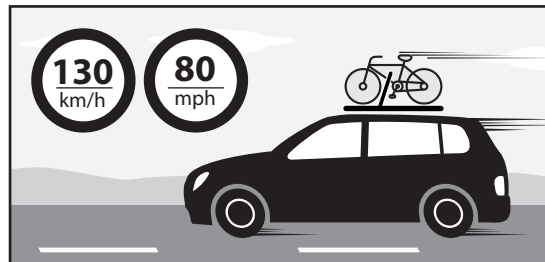

Warning: Min $\varnothing 28$ mm/1.1" Max $\varnothing 80$ mm/3.1" Max 80x100 mm/3.1"x 4"

Min 22" Max 29"

Min 20mm/0.8" Max 45mm/3"

Max 1000mm/39.4"

Huggy		X	2,7 kg/4,4lb	15 kg/33lb
Huggy Lock				
Raptor				